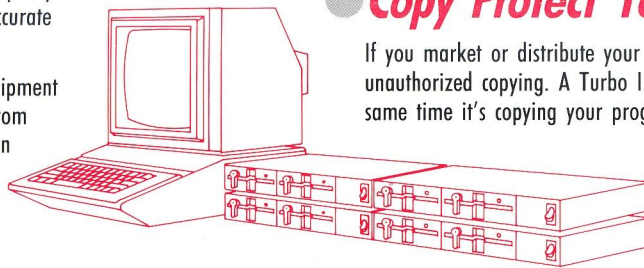

● **Save Time**

You can make a 5¼" copy in as little as 22 seconds with the smallest Turbo II system—that's 138 copies per hour! Or, copy 66 3.5" disks in just one hour. The table below shows the copying times for various formats. To make things even simpler, an automatic disk handler is available for unattended operation.

● **Produce the Most Accurate Copies Technically Possible**

Not all copies are created equal. Copies made on a personal computer may contain errors that aren't discovered until you try to read the disk. Or, worse yet, until the disk is used on another computer. That's because most personal computers' copy programs don't always format, then copy, then verify each disk—and because the computer's drives might not be top quality and properly adjusted. Virtually no personal computer checks the sector synchronization and clock bits for accuracy, which means marginal disks may be accepted as "good." A Turbo II, however, verifies each copied disk bit-by-bit with the "master" diskette. And of course the Turbo's drives are of duplication quality, expertly adjusted by ALF's technicians to produce accurate copies day after day.

ALF has been manufacturing computer equipment since 1975. Each Turbo II system benefits from ALF's years of experience in disk duplication technology.

● **Handle Different Formats Easily**

The Turbo II handles nearly all the formats used by today's computers—5¼" disks (even no-notch and "flippy" disks) as well as 3.5" disks. Plus, you can copy disks for different computers without learning how to use each computer's operating system or copy programs. With an ALF Turbo II you use the same simple procedure regardless of which format you're copying. Best of all, you no longer tie up valuable computers just for copying.

● **Modular Design for Easy Expansion**

In most cases, new formats can be added to your Turbo II simply by adding low-cost software mastering packages. When adding a new type of format, for example a 3.5" format to a Turbo II equipped only for 5¼" formats, you also add one or more drive units. Three types of Dual Drive Units handle an amazingly wide variety of formats: 48 TPI 5¼" drives for single and double density formats, 96 TPI 5¼" drives for "quad" density formats, and 3.5" drives for all 3.5" formats. You buy only as many drive units of each type as you need. Dual Drive Units can also be added to increase the number of disks you can copy per hour.

● **Copy Protect Your Programs**

If you market or distribute your software, you may wish to protect your programs from unauthorized copying. A Turbo II can copy protect your IBM and 5¼" Apple disks at the same time it's copying your programs, with no decrease in copying speed. There's no need to buy pre-protected disks at extra expense, or have someone else protect your disks for you. Your Turbo II puts you in charge of both copying and copy protection.

● **Cost Under $1500**

With all the features listed above, you'd expect an ALF Turbo II to cost $20,000 or even $30,000. But you can own a Turbo II for under $1500. And now, for a limited time, we'll include the software for duplicating both 5¼" Apple and IBM formats AT NO EXTRA CHARGE. That's a $300 value on our most popular formats. This special offer makes the cost of our smallest Turbo II system under $1500, not including shipping or the controlling computer.

If you'd prefer to lease your Turbo II, we can arrange that too. Your payments can be as small as $54 per month for a 36 month lease.